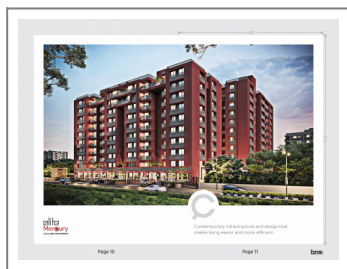

PROPERTY PHOTOS

Note : All visuals, images, facilities and other details shown here are for presentation only and are subject to change by the builder/developer/owner without any obligation.

Disclaimer : psmartworld.com/ is an online Real Estate platform for Seller and Agent/Broker/Customer/Buyer to facilitate their real estate needs. P MART cannot control any transactions between the Seller and the Agent/Broker/Customer/Buyer. Properties details displayed on the psmartworld.com/ website are for informational purposes only. Information regarding real estate projects including property/project details, by various Builder(s)/Developer(s)/Broker(s) who have advertised their property/project. Nothing contained herein shall be deemed to constitute legal advice, solicitations, marketing, offer for sale, invitation to offer, invitation to acquire by the developer/builder or any other entity. P MART shall neither be responsible nor liable to mediate or resolve any disputes or disagreements between the Seller and Agent/Broker/Customer/Buyer. Hereby we strongly advised to visit the relevant RERA website before taking any decision based on the contents displayed on the website.