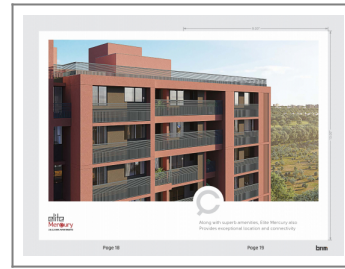

PROPERTY PHOTOS

Note : All visuals, images, facilities and other details shown here are for presentation only and are subject to change by the builder/developer/owner without any obligation.

Disclaimer : psmartworld.com/ is a online Real Estate platform for Seller and Agent/Broker/Customer/Buyer to facilitate their real estate needs. P MART cannot control any transactions between the Seller and the Agent/Broker/Customer/Buyer. Properties details displayed on the psmartworld.com/ website are for informational purposes only. Information regarding real estate projects including property/project details, by various Builder(s)/Developer(s)/Broker(s) who have advertised their property/project. Nothing contained herein shall be deemed to constitute legal advice, solicitations, marketing, offer for sale, invitation to offer, invitation to acquire by the developer/builder or any other entity. P MART shall neither be responsible nor liable to mediate or resolve any disputes or disagreements between the Seller and Agent/Broker/Customer/Buyer. Hereby we strongly advised to visit the relevant RERA website before taking any decision based on the contents displayed on the website.