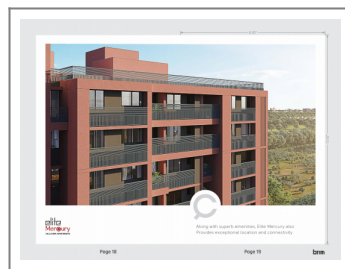

PROPERTY PHOTOS

Note : All visuals, images, facilities and other details shown here are for presentation only and are subject to change by the builder/developer/owner without any obligation.

Disclaimer : psmartworld.com/ is an online Real Estate platform for Seller and Agent/Broker/Customer/Buyer to facilitate their real estate needs. P MART cannot control any transactions between the Seller and the Agent/Broker/Customer/Buyer. Properties details displayed on the psmartworld.com/ website are for informational purposes only. Information regarding real estate projects including property/project details, by various Builder(s)/Developer(s)/Broker(s) who have advertised their property/project. Nothing contained herein shall be deemed to constitute legal advice, solicitations, marketing, offer for sale, invitation to offer, invitation to acquire by the developer/builder or any other entity. P MART shall neither be responsible nor liable to mediate or resolve any disputes or disagreements between the Seller and Agent/Broker/Customer/Buyer. Hereby we strongly advised to visit the relevant RERA website before taking any decision based on the contents displayed on the website.