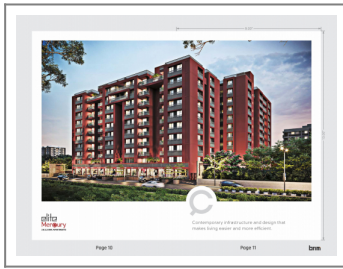

PROPERTY PHOTOS

Note : All visuals, images, facilities and other details shown here are for presentation only and are subject to change by the builder/developer/owner without any obligation.

Disclaimer : psmartworld.com/ is a online Real Estate platform for Seller and Agent/Broker/Customer/Buyer to facilitate their real estate needs. P MART cannot control any transactions between the Seller and the Agent/Broker/Customer/Buyer. Properties details displayed on the psmartworld.com/ website are for informational purposes only. Information regarding real estate projects including property/project details, by various Builder(s)/Developer(s)/Broker(s) who have advertised their property/project. Nothing contained herein shall be deemed to constitute legal advice, solicitations, marketing, offer for sale, invitation to offer, invitation to acquire by the developer/builder or any other entity. P MART shall neither be responsible nor liable to mediate or resolve any disputes or disagreements between the Seller and Agent/Broker/Customer/Buyer. Hereby we strongly advised to visit the relevant RERA website before taking any decision based on the contents displayed on the website.