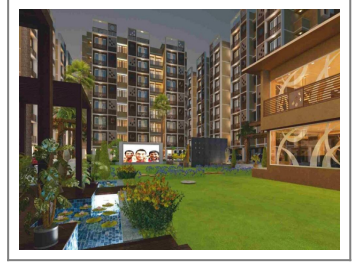

PROJECT NAME: MAITRI LAKE VIEW

Maitri Lake View, Kalptaru Millennium Park, Opp. Auda Lake, Zundal, Ahmedabad

Property Type:	Flat/Appartment
Builder Name:	Gayatri Infrastructure
Locality:	Zundal
City:	Gandhinagar
State:	Gujarat
Project Price (Onwards):	Price on Request
Availability:	31-07-2023
Project Type:	Ongoing
Sample House Ready:	No

Property Facilities:	Door Bell Vastu Compliant	Kitchen	Wash Room
Building Amenities:	CCTV Camera Visitor Parking Power Backup Temple Kid's Play Area Games Room Rain Water Harvesting	Garden Lift Security Library Yoga Room Vastu Compliant Entrance Foyer	Fire Safety Gym Club House Theater Wash Room Jogging Track Gated Community

Project Data:

Flat Size :	1,125 sq ft	Allocate Parking :	yes
-------------	-------------	--------------------	-----

PROPERTY PHOTOS

Note : All visuals, images, facilities and other details shown here are for presentation only and are subject to change by the builder/developer/owner without any obligation.