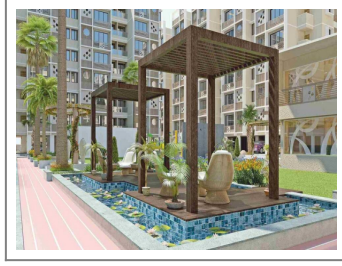

Property Facilities:	Door Bell Vastu Compliant	Kitchen	Wash Room
Building Amenities:	CCTV Camera Visitor Parking Power Backup Temple Kid's Play Area Games Room Rain Water Harvesting	Garden Lift Security Library Yoga Room Vastu Compliant Entrance Foyer	Fire Safety Gym Club House Theater Wash Room Jogging Track Gated Community

Project Data:

Flat Size :	1,125 sq ft	Allocate Parking :	yes
-------------	-------------	--------------------	-----

PROPERTY PHOTOS

Note : All visuals, images, facilities and other details shown here are for presentation only and are subject to change by the builder/developer/owner without any obligation.