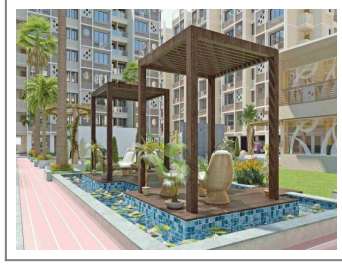

Note : All visuals, images, facilities and other details shown here are for presentation only and are subject to change by the builder/developer/owner without any obligation.

Disclaimer : pmartworld.com/ is a online Real Estate platform for Seller and Agent/Broker/Customer/Buyer to facilitate their real estate needs. P MART cannot control any transactions between the Seller and the Agent/Broker/Customer/Buyer. Properties details displayed on the pmartworld.com/ website are for informational purposes only. Information regarding real estate projects including property/project details, by various Builder(s)/Developer(s)/Broker(s) who have advertised their property/project. Nothing contained herein shall be deemed to constitute legal advice, solicitations, marketing, offer for sale, invitation to offer, invitation to acquire by the developer/builder or any other entity. P MART shall neither be responsible nor liable to mediate or resolve any disputes or disagreements between the Seller and Agent/Broker/Customer/Buyer. Hereby we strongly advised to visit the relevant RERA website before taking any decision based on the contents displayed on the website.