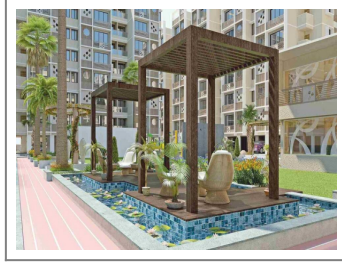

Property Facilities:	Door Bell Vastu Compliant	Kitchen	Wash Room
Building Amenities:	CCTV Camera Visitor Parking Power Backup Temple Kid's Play Area Games Room Rain Water Harvesting	Garden Lift Security Library Yoga Room Vastu Compliant Entrance Foyer	Fire Safety Gym Club House Theater Wash Room Jogging Track Gated Community

Project Data:

Flat Size :	1,125 sq ft	Allocate Parking :	yes
-------------	-------------	--------------------	-----

PROPERTY PHOTOS

Note : All visuals, images, facilities and other details shown here are for presentation only and are subject to change by the builder/developer/owner without any obligation.